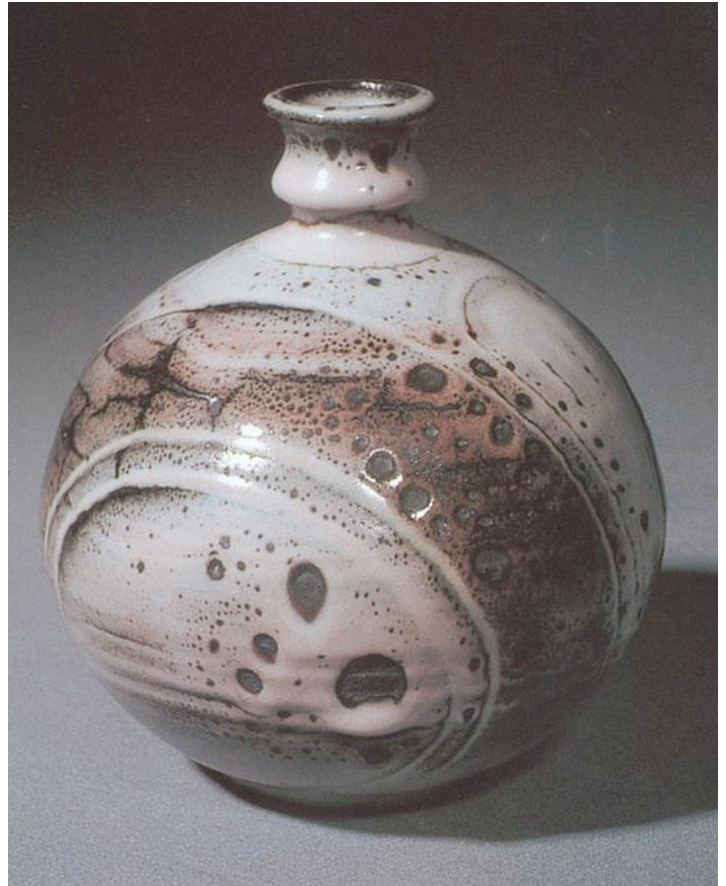

# reform

GALLERY

**Mary Tuthill Lindheim**

Bottle

Porcelain, dark clay, carved, glazed, reduction fired

USA, c.1950's

7" x 6.25"

1,600